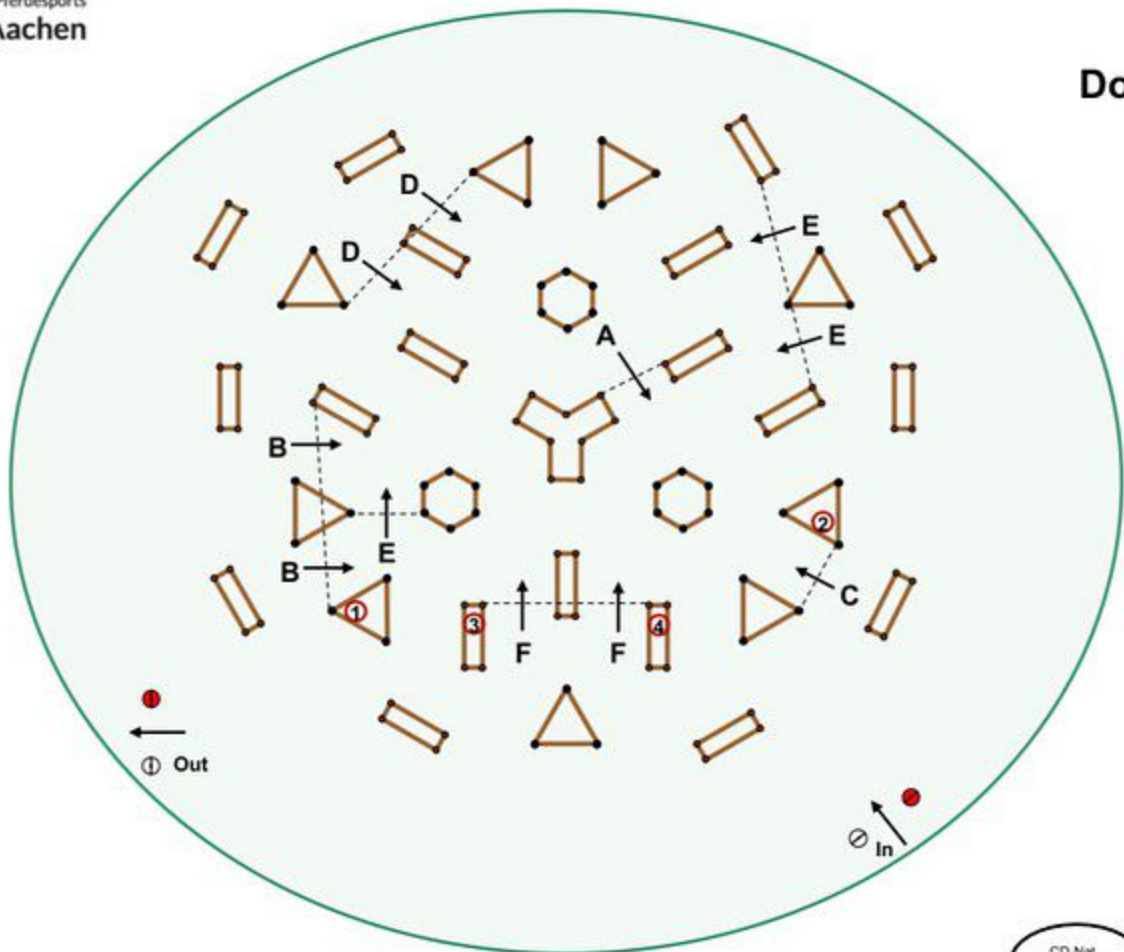

Farm House
Garden

○ 4 Knock Down Element

CD Nat.
Uli Schaffrath

FEI Course Designer
Alexander Flocke

3 Knock Down Element

Jumps not in the Drawing are removed before Marathon

CD Nat.
 Uli Schaffrath

FEI Course Design

Double Hills

○ 4 Knock Down Element

CD Nat.
Uli Schaffrath

FEI Course Designer
Alexander Flocke

○ 5 Knock Down Element

CD Nat.
 Uli Schaffrath

FEI Course Designer

Alexander Flocke

○ 4 Knock Down Element

CD Nat.
Uli Schaffrath

FEI Course Designer
Alexander Flocke

4 Knock Down Element

FEI Course Designer