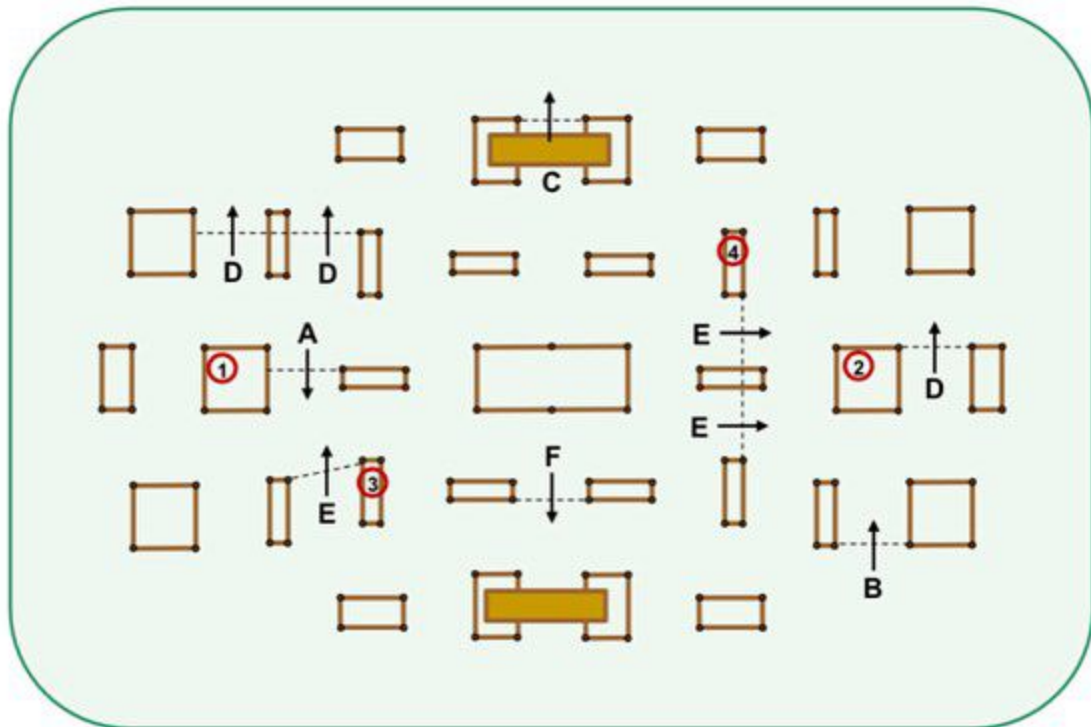

4 Knock Down Element

FEI Course Designer