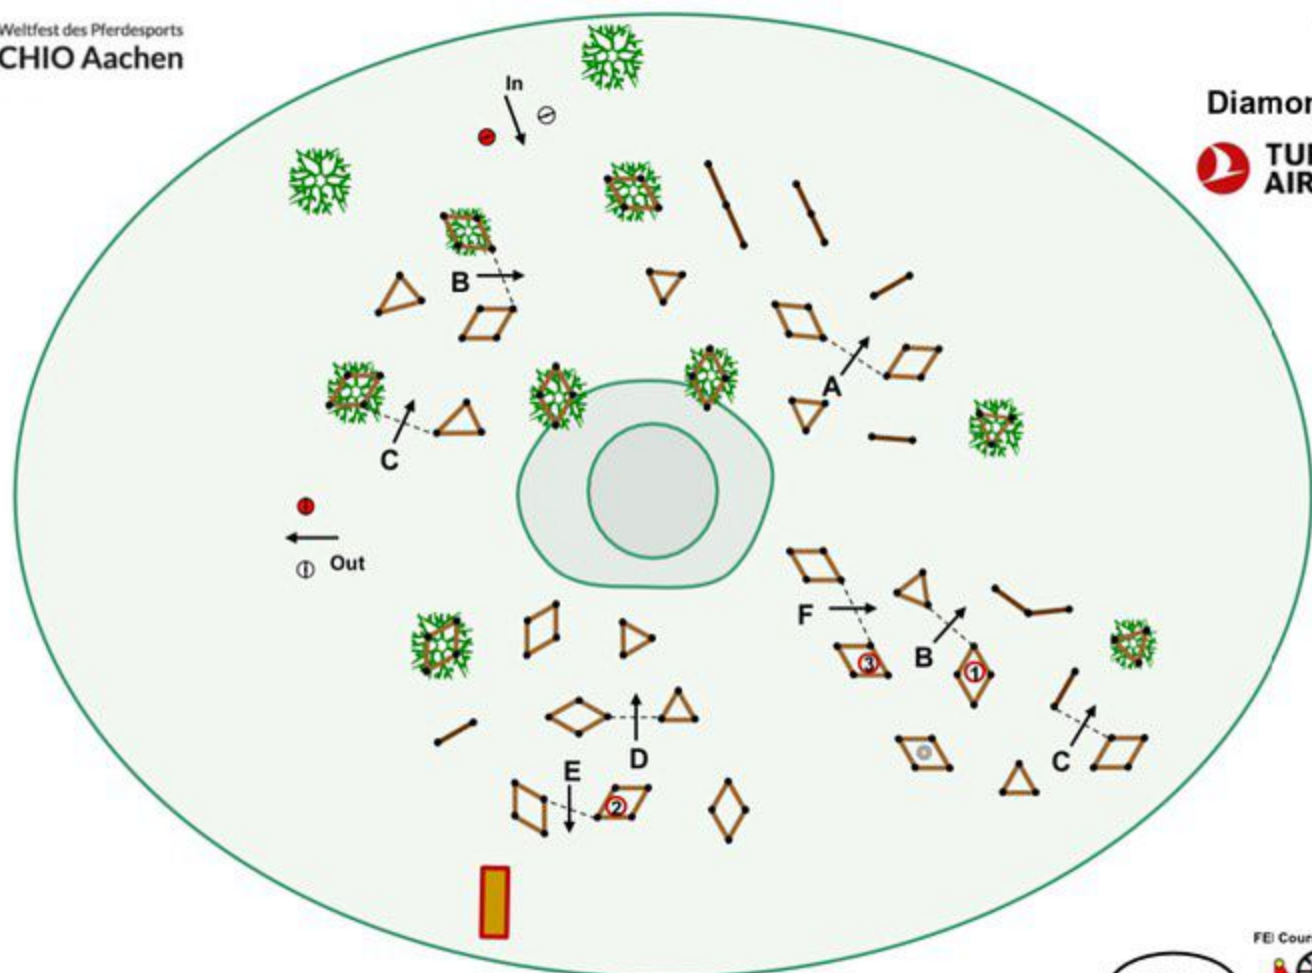

Farm House
Garden

○ 4 Knock Down Element

CD Nat.
Uli Schaffrath

FEI Course Designer
Alexander Flocke

3 Knock Down Element

Jumps not in the Drawing are removed before Marathon

CD Nat.
 Uli Schaffrath

FEI Course Design

Double Hills

○ 4 Knock Down Element

CD Nat.
Uli Schaffrath

FEI Course Designer
Alexander Flocke

○ 5 Knock Down Element

CD Nat.
 Uli Schaffrath

FEI Course Designer

Alexander Flocke

○ 4 Knock Down Element

CD Nat.
Uli Schaffrath

FEI Course Designer
Alexander Flocke

4 Knock Down Element

FEI Course Designer