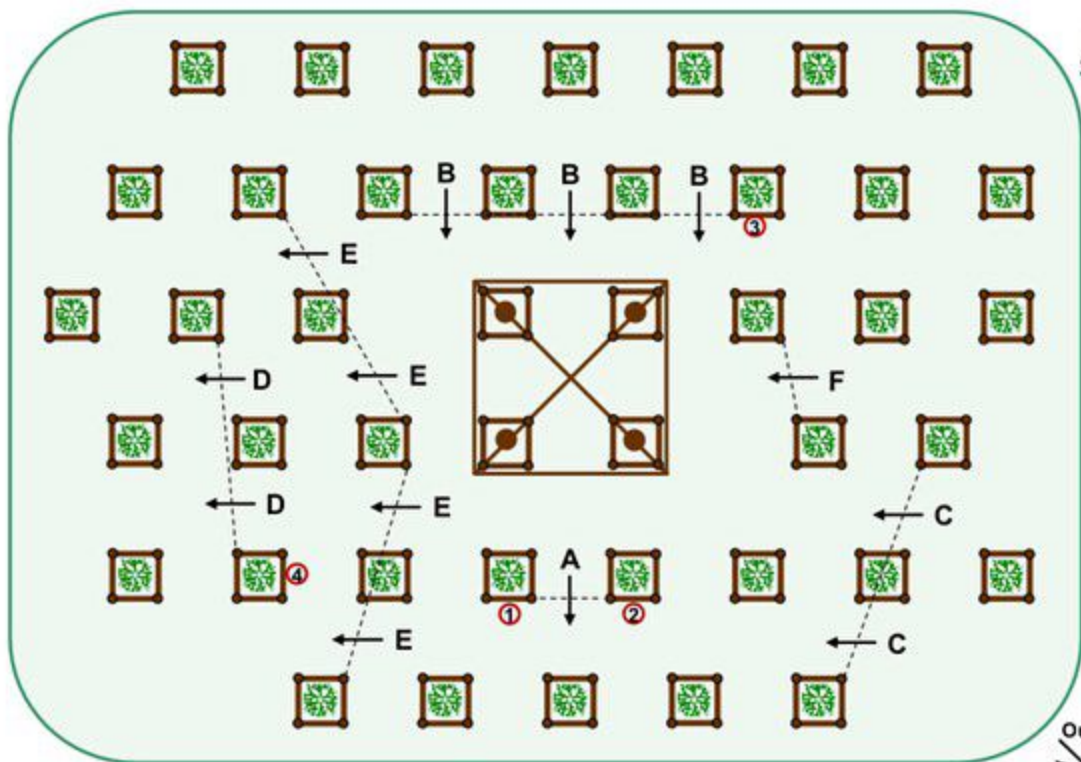

Farm House
Garden

○ 4 Knock Down Element

CD Nat.
Uli Schaffrath

FEI Course Designer
Alexander Flocke

3 Knock Down Element

Jumps not in the Drawing are removed before Marathon

CD Nat.
 Uli Schaffrath

FEI Course Design

Double Hills

○ 4 Knock Down Element

CD Nat.
Uli Schaffrath

FEI Course Designer
Alexander Flocke

○ 5 Knock Down Element

CD Nat.
 Uli Schaffrath

FEI Course Designer

Alexander Flocke

○ 4 Knock Down Element

CD Nat.
Uli Schaffrath

FEI Course Designer
Alexander Flocke

4 Knock Down Element

FEI Course Designer